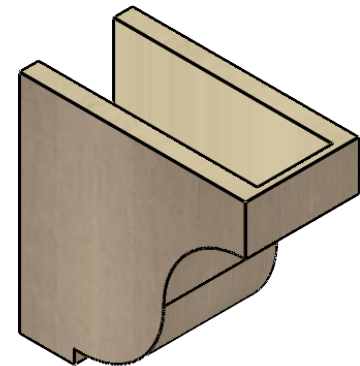

ITEM NUMBER: CORU06X12X12VANRCPR

6"W X 12"D X 12"H SERIES 1 CLASSIC VAN BUREN ROUGH CEDAR
TIMBERTHANE FAUX WOOD CORBEL, PRIMED

SIDE PROFILE

FRONT PROFILE

ISOMETRIC

EKENA MILLWORK
2300 WEST MAIN ST.
CLARKSVILLE, TX 75426
TOLL FREE: 866-607-0453
WWW.EKENAMILLWORK.COM

NOTES

1. INSTALLATION TO BE COMPLETED IN ACCORDANCE WITH MANUFACTURER'S SPECIFICATIONS.
2. DRAWING MAY NOT BE TO SCALE
3. THIS DRAWING IS INTENDED FOR DESIGN AND PLANNING PURPOSES ONLY.
4. ALL INFORMATION CONTAINED HEREIN WAS CURRENT AT THE TIME OF DEVELOPMENT BUT MUST BE REVIEWED AND APPROVED BY THE PRODUCT MANUFACTURER TO BE CONSIDERED ACCURATE.
5. TIMBERTHANE ARCHITECTURAL PRODUCTS ARE MADE FROM HIGH DENSITY URETHANE AND COME FACTORY PRIMED