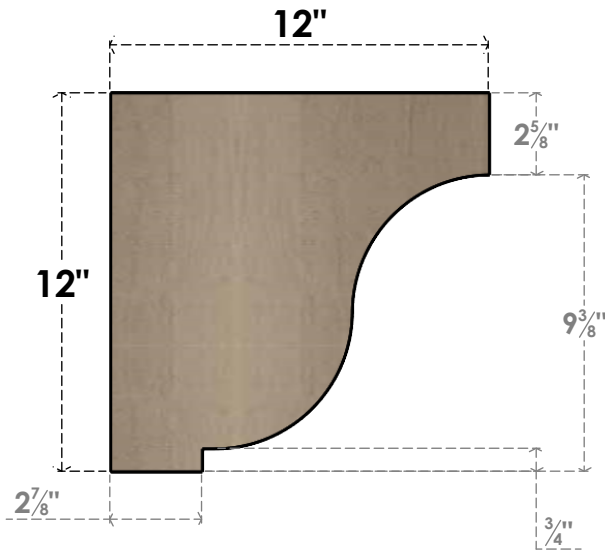

ITEM NUMBER: CORU06X12X12VANRCPR

6"W X 12"D X 12"H SERIES 1 CLASSIC VAN BUREN ROUGH CEDAR
TIMBERTHANE FAUX WOOD CORBEL, PRIMED

SIDE PROFILE

FRONT PROFILE

ISOMETRIC

EKENA MILLWORK
2300 WEST MAIN ST.
CLARKSVILLE, TX 75426
TOLL FREE: 866-607-0453
WWW.EKENAMILLWORK.COM

NOTES

1. INSTALLATION TO BE COMPLETED IN ACCORDANCE WITH MANUFACTURER'S SPECIFICATIONS.
2. DRAWING MAY NOT BE TO SCALE
3. THIS DRAWING IS INTENDED FOR DESIGN AND PLANNING PURPOSES ONLY.
4. ALL INFORMATION CONTAINED HEREIN WAS CURRENT AT THE TIME OF DEVELOPMENT BUT MUST BE REVIEWED AND APPROVED BY THE PRODUCT MANUFACTURER TO BE CONSIDERED ACCURATE.
5. TIMBERTHANE ARCHITECTURAL PRODUCTS ARE MADE FROM HIGH DENSITY URETHANE AND COME FACTORY PRIMED