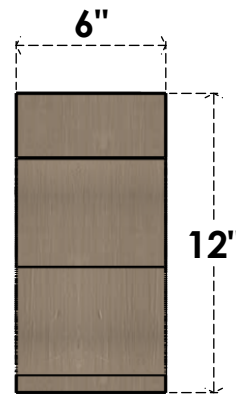

ITEM NUMBER: CORU06X12X12VANRCPR

6"W X 12"D X 12"H SERIES 1 CLASSIC VAN BUREN ROUGH CEDAR
TIMBERTHANE FAUX WOOD CORBEL, PRIMED

SIDE PROFILE

FRONT PROFILE

ISOMETRIC

EKENA MILLWORK
2300 WEST MAIN ST.
CLARKSVILLE, TX 75426
TOLL FREE: 866-607-0453
WWW.EKENAMILLWORK.COM

NOTES

1. INSTALLATION TO BE COMPLETED IN ACCORDANCE WITH MANUFACTURER'S SPECIFICATIONS.
2. DRAWING MAY NOT BE TO SCALE
3. THIS DRAWING IS INTENDED FOR DESIGN AND PLANNING PURPOSES ONLY.
4. ALL INFORMATION CONTAINED HEREIN WAS CURRENT AT THE TIME OF DEVELOPMENT BUT MUST BE REVIEWED AND APPROVED BY THE PRODUCT MANUFACTURER TO BE CONSIDERED ACCURATE.
5. TIMBERTHANE ARCHITECTURAL PRODUCTS ARE MADE FROM HIGH DENSITY URETHANE AND COME FACTORY PRIMED